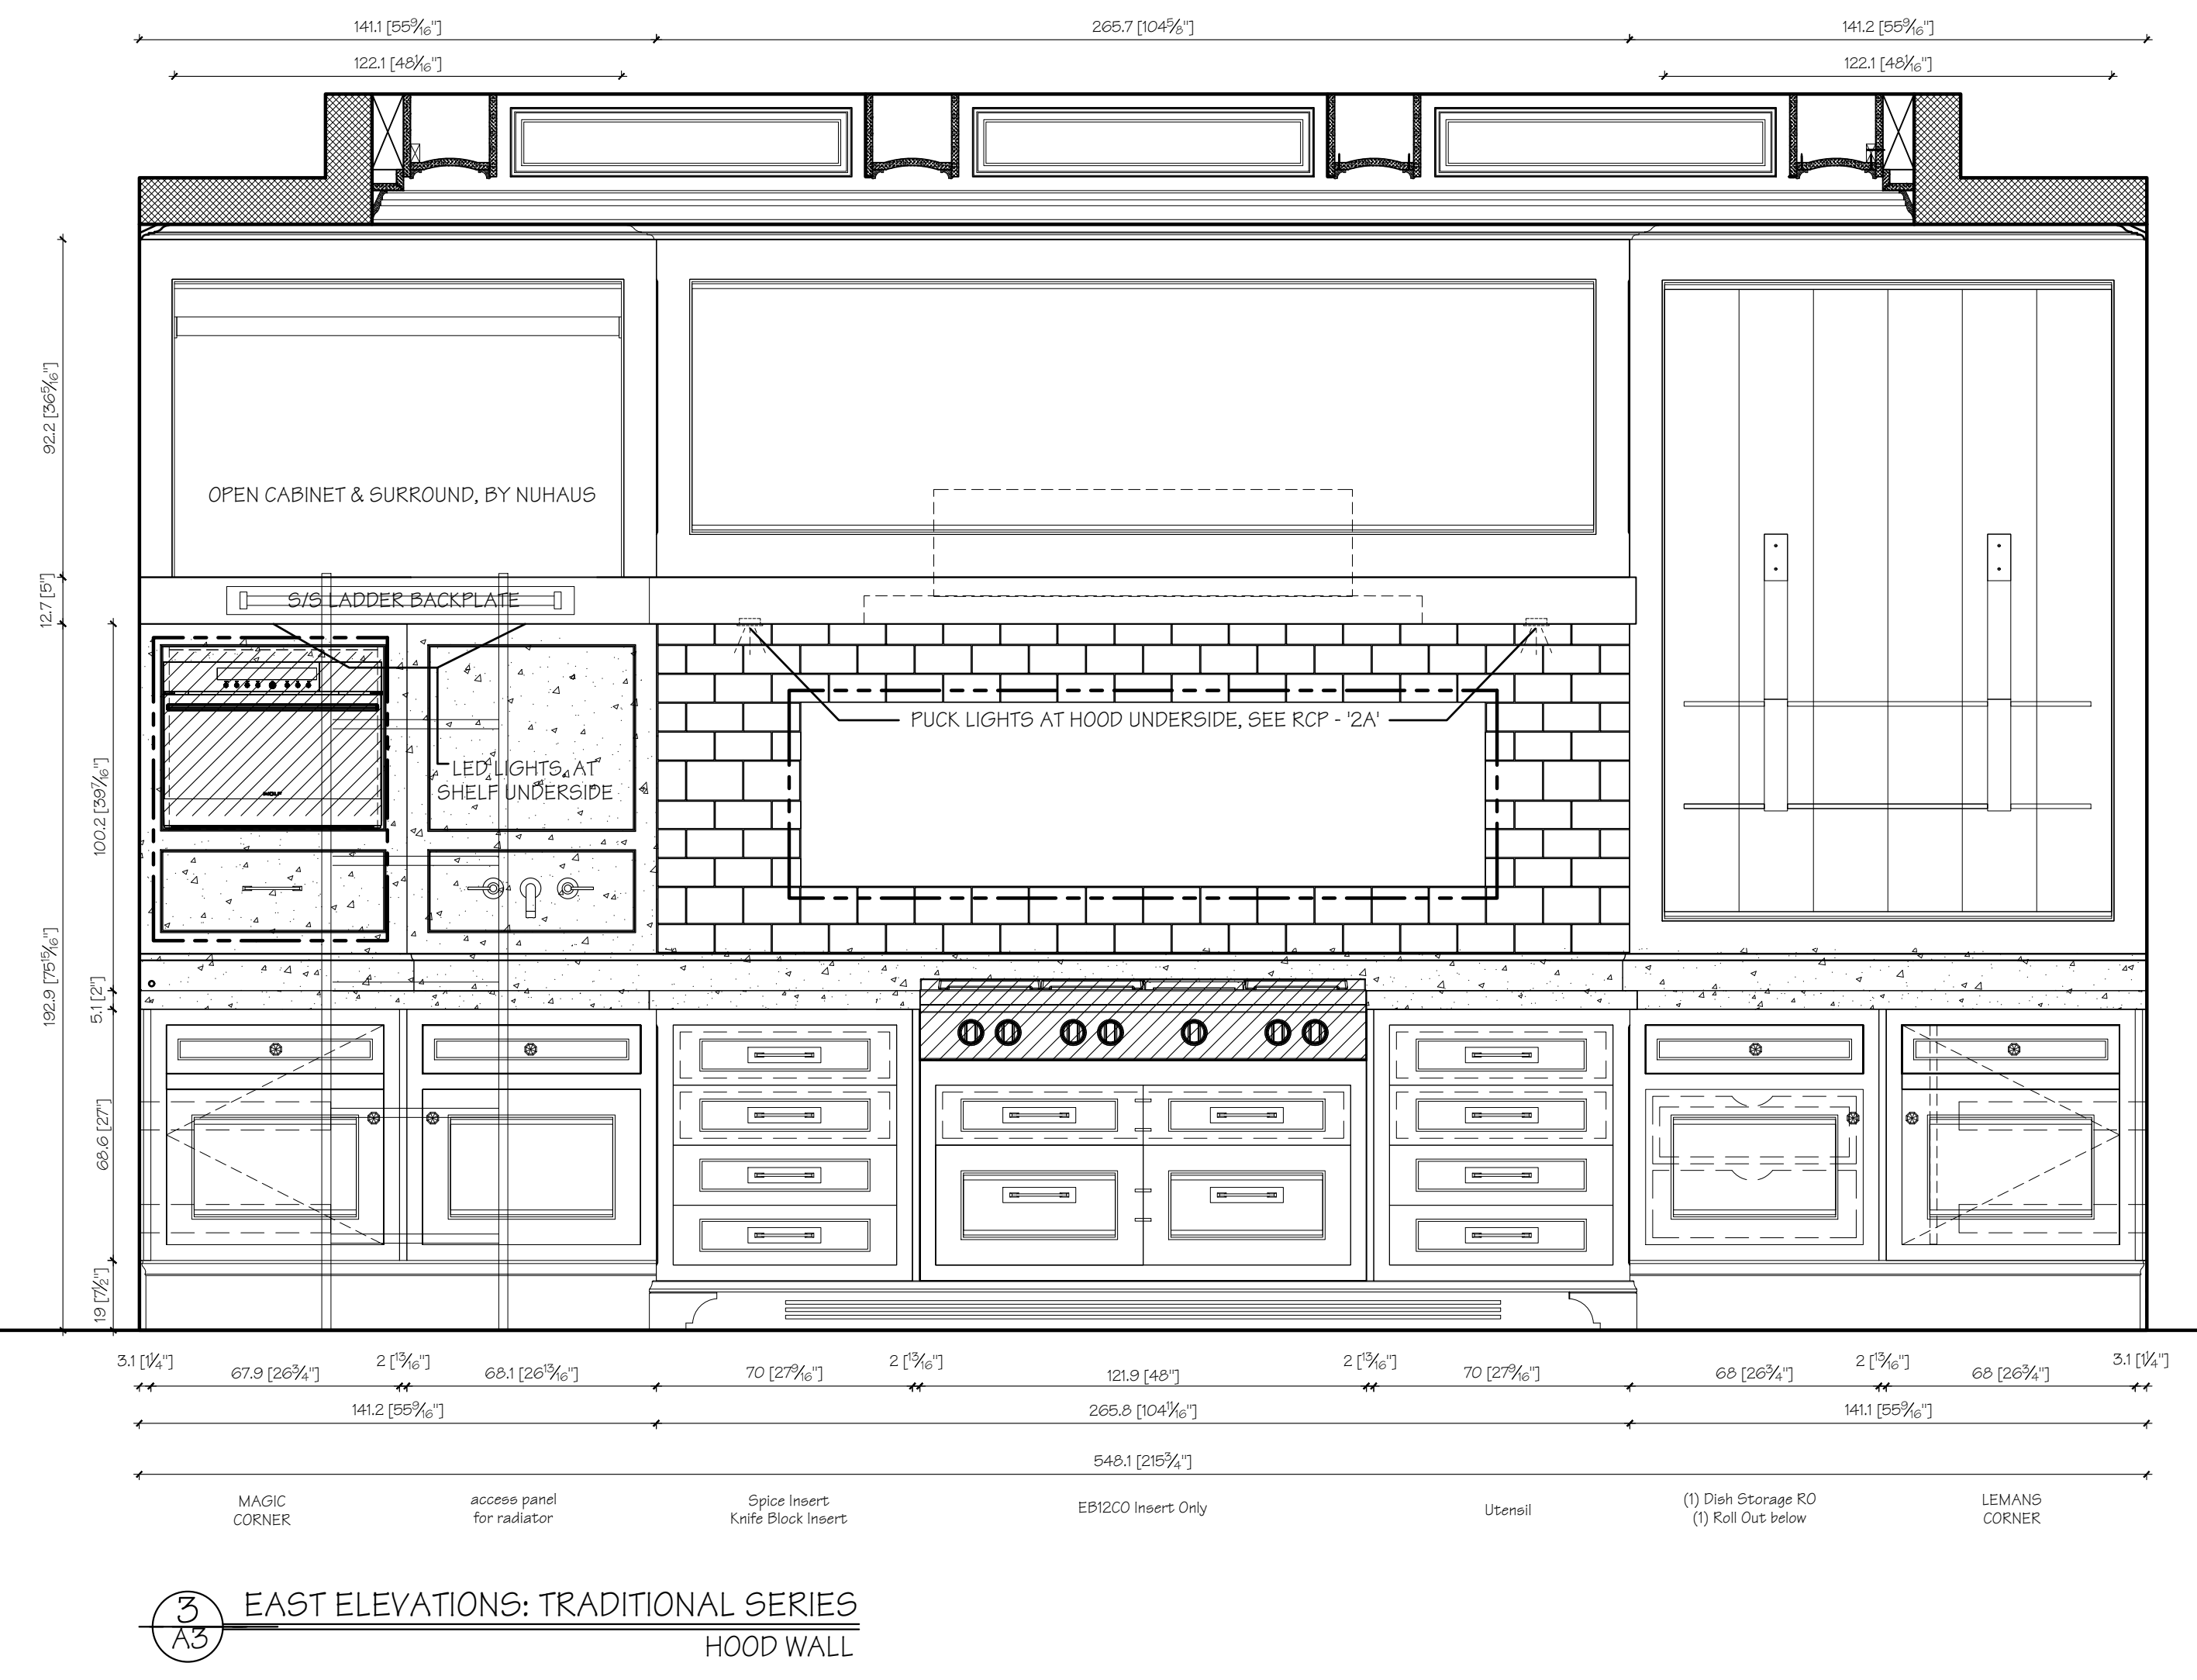

ITEMS FOR SALE

DESCRIPTION	MANUFACTURER	MODEL/FINISH	SALE PRICE
OVEN AND COOKTOP ELEVATION	DOWNSVIEW	DOOR STYLE: ADRIA (WHITE PAINT)	\$6000.00
INSET ANTIQUE MIRRORRED STORAGE CABINET	DOWNSVIEW	DOOR STYLE: ADRIA (WHITE PAINT)	\$2500.00
LADDER AND INSET LADDER CABINET	EXCLUSIVE WOODWORKING		\$800.00
SMALL HANGING STAINLESS STEEL/GLASS RACK	EXCLUSIVE WOODWORKING	POLISHED S5 BRACKETS W/ 1/2" STARFIRE GLASS SHELVES	\$1300.00
LARGE HANGING STAINLESS STEEL/GLASS RACK	EXCLUSIVE WOODWORKING	POLISHED S5 BRACKETS W/ 1/2" STARFIRE GLASS SHELVES INCLUDING S5 BEAD BOARD BACKSPLASH	\$2800.00
HOOD/ POT RACK	EXCLUSIVE WOODWORKING	BLACK WALNUT AND WHITE PAINT W/ S5 BEAD BOARD	\$1800.00
(2) ANTIQUE PENDANTS BY "REMAINS LIGHTING"	REMAINS LIGHTING	PYRAMIDAL HOLOPHANE PENDANT W/ SQUARED DIFFUSER	\$4000.00
30" SINGLE E SERIES OVEN (2)	WOLF	S030TESH	\$3150.00
30" WARMING DRAWER	WOLF	WWD30	\$1200.00
HOOD INSERT	BEST	PIK45	\$500.00
24" CONVECTION STEAM OVEN	WOLF	C5024TESH	\$3100.00
48" RANGETOP	WOLF	SRT484CG	\$4126.00

nuHaus Traditional Display

120 West Hubbard Chicago, Illinois 60654		PK.#: -
Drawing of: Plan: Traditional Kitchen		
Designed By:	Date: 02.10.23	
Project Mgr.:	-	
Scale: 1/2" = 1'-0"	Drawing No.: A2	

nuHaus Traditional Display	
120 West Hubbard Chicago, Illinois 60654	PK.#: -
Drawing of: Elevations: Traditional Kitchen	
Designed By:	Date: 02.10.23
Project Mgr.:	
Scale: 3/4" = 1'-0"	Drawing No.: A3