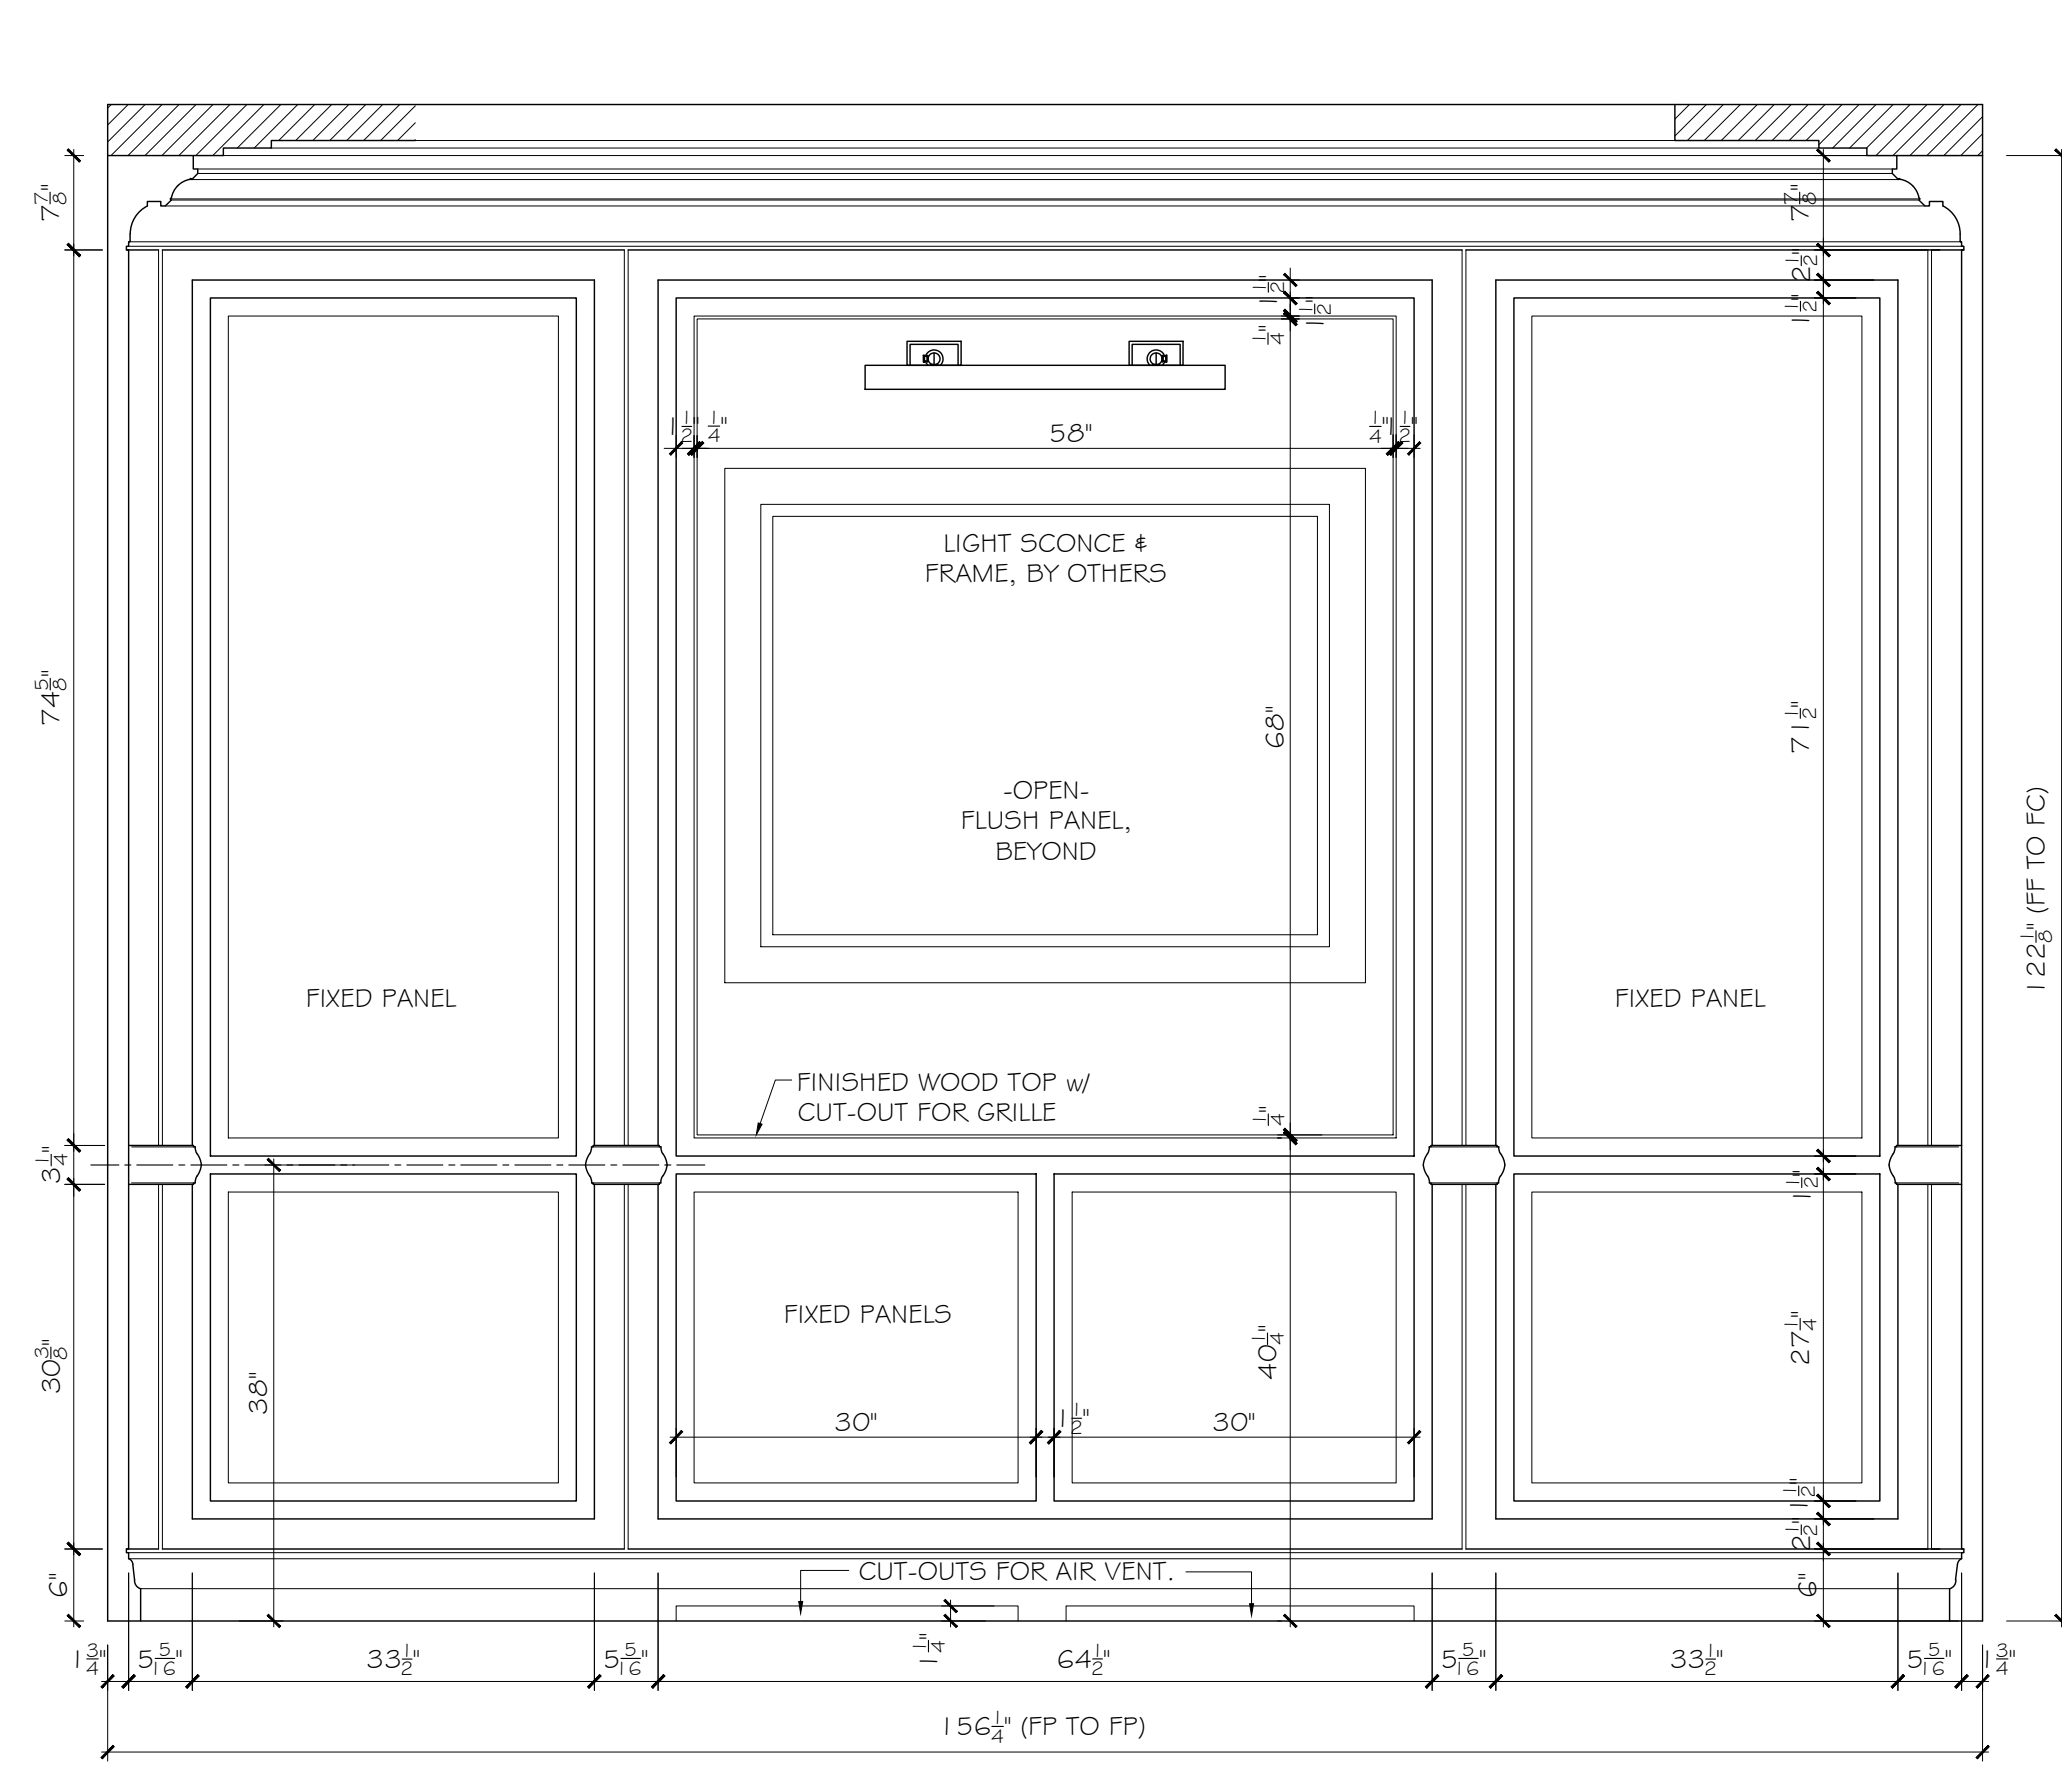

ITEMS FOR SALE

DESCRIPTION	MANUFACTURER	MODEL/FINISH	SALE PRICE
CABINETRY AND MILLWORK	EXCLUSIVE WOODWORKING	MATERIAL: QTRD BLACK WALNUT AND DARK OLIVE GLAZED PAINT DISPLAY INCLUDES MIRROR POLISHED SS UPPER DOORS AND LED LIGHT CABINET BACK	(ALL CABINETRY AND MILLWORK) \$8800.00

■ E.W. DESIGN TEAM ■	
PROJECT MANAGER	PROJECT #:
DRAWN BY	-
■ DRAWING INFO. ■	
STUDY	DRAWING #:
PLAN SECTION	A2
DATE:	SCALE: AS NOTED

1 ELEVATION STUDY (EAST)
SCALE: 3/4"=1'-0" FIG. WALNUT

2 ELEVATION STUDY (SOUTH)
SCALE: 3/4"=1'-0" FIG. WALNUT

3 ELEVATION STUDY (WEST)
SCALE: 3/4"=1'-0" FIG. WALNUT

4 ELEVATION STUDY (NORTH)
SCALE: 3/4"=1'-0" FIG. WALNUT