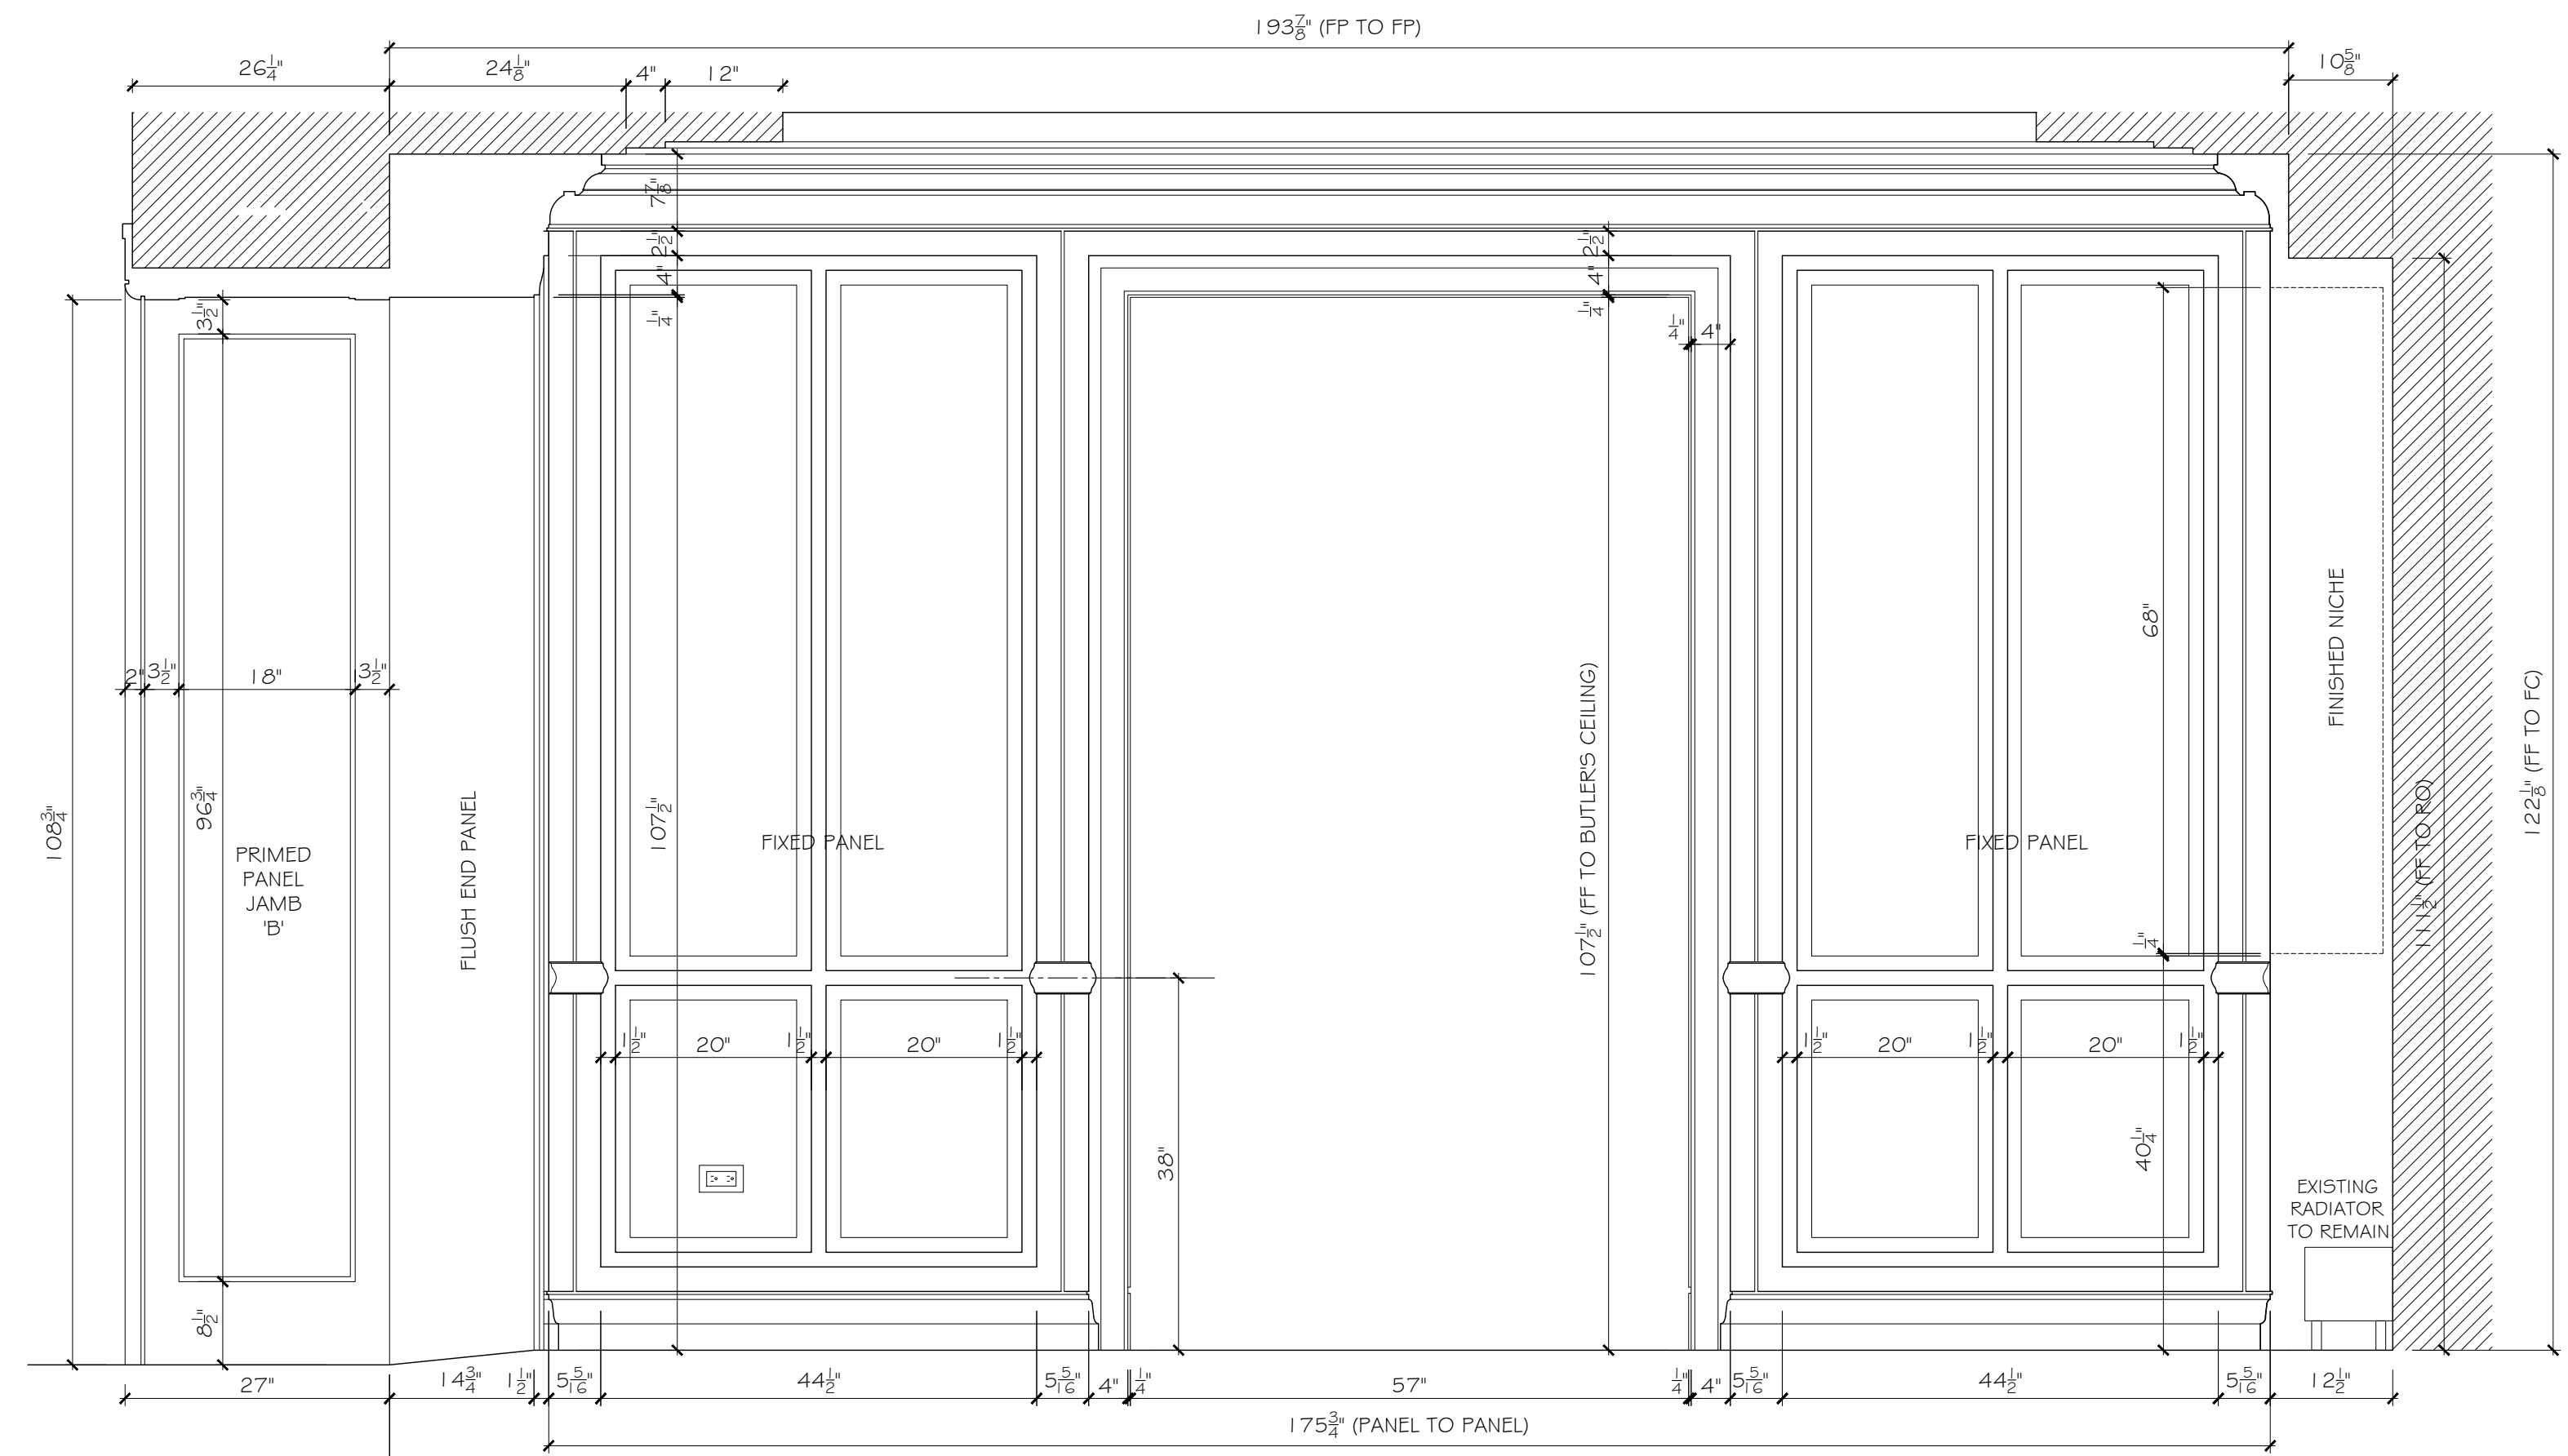

■ E.W. DESIGN TEAM ■	
PROJECT MANAGER	PROJECT #:
DRAWN BY	-
■ DRAWING INFO. ■	
STUDY	DRAWING #:
PLAN SECTION	A2
DATE:	SCALE: AS NOTED

1 ELEVATION STUDY (EAST)
SCALE: 3/4"=1'-0" FIG. WALNUT

2 ELEVATION STUDY (SOUTH)
SCALE: 3/4"=1'-0" FIG. WALNUT

3 ELEVATION STUDY (WEST)
SCALE: 3/4"=1'-0" FIG. WALNUT

4 ELEVATION STUDY (NORTH)
SCALE: 3/4"=1'-0" FIG. WALNUT