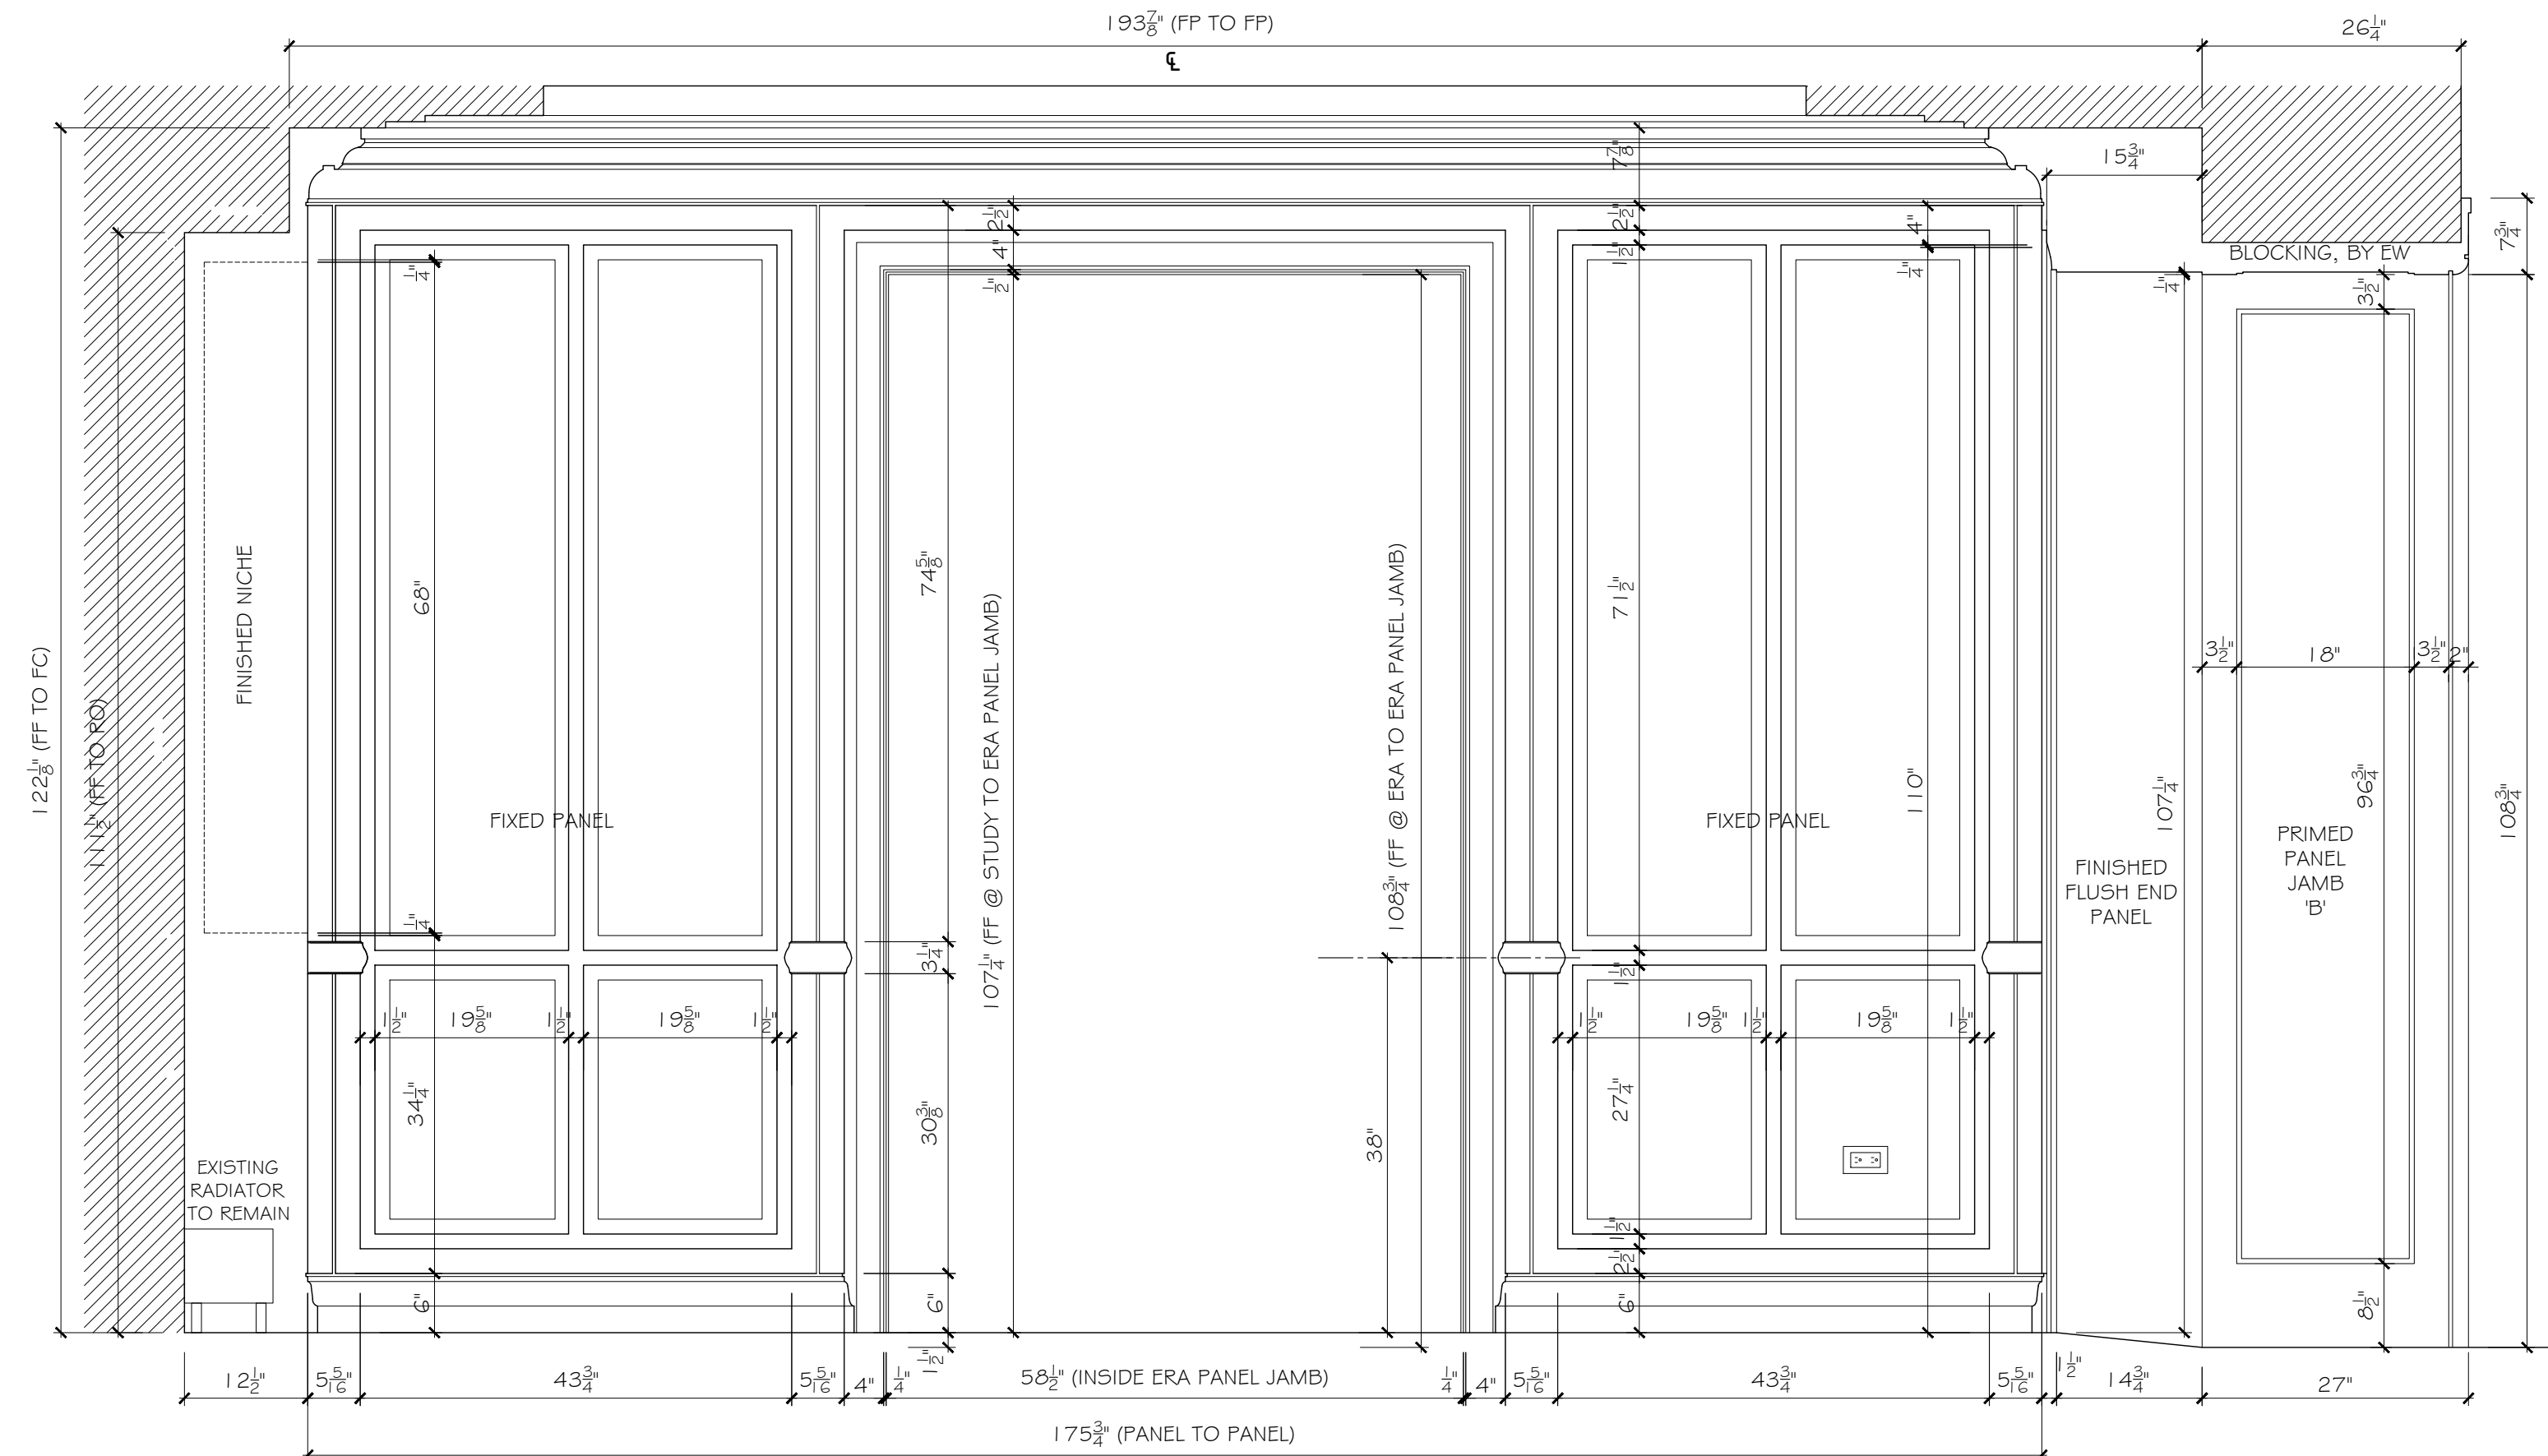

ITEMS FOR SALE

DESCRIPTION	MANUFACTURER	MODEL/FINISH	SALE PRICE
CABINETRY AND MILLWORK	EXCLUSIVE WOODWORKING	MATERIAL: QTRD BLACK WALNUT AND DARK OLIVE GLAZED PAINT DISPLAY INCLUDES MIRROR POLISHED SS UPPER DOORS AND LED LIGHT CABINET BACK	(ALL CABINETRY AND MILLWORK) \$8800.00

■ E.W. DESIGN TEAM ■	
PROJECT MANAGER	PROJECT #:
DRAWN BY	-
■ DRAWING INFO. ■	
STUDY	DRAWING #:
PLAN SECTION	A2
DATE:	SCALE: AS NOTED

1 ELEVATION STUDY (EAST)
SCALE: 3/4"=1'-0" FIG. WALNUT

2 ELEVATION STUDY (SOUTH)
SCALE: 3/4"=1'-0" FIG. WALNUT

3 ELEVATION STUDY (WEST)
SCALE: 3/4"=1'-0" FIG. WALNUT

4 ELEVATION STUDY (NORTH)
SCALE: 3/4"=1'-0" FIG. WALNUT