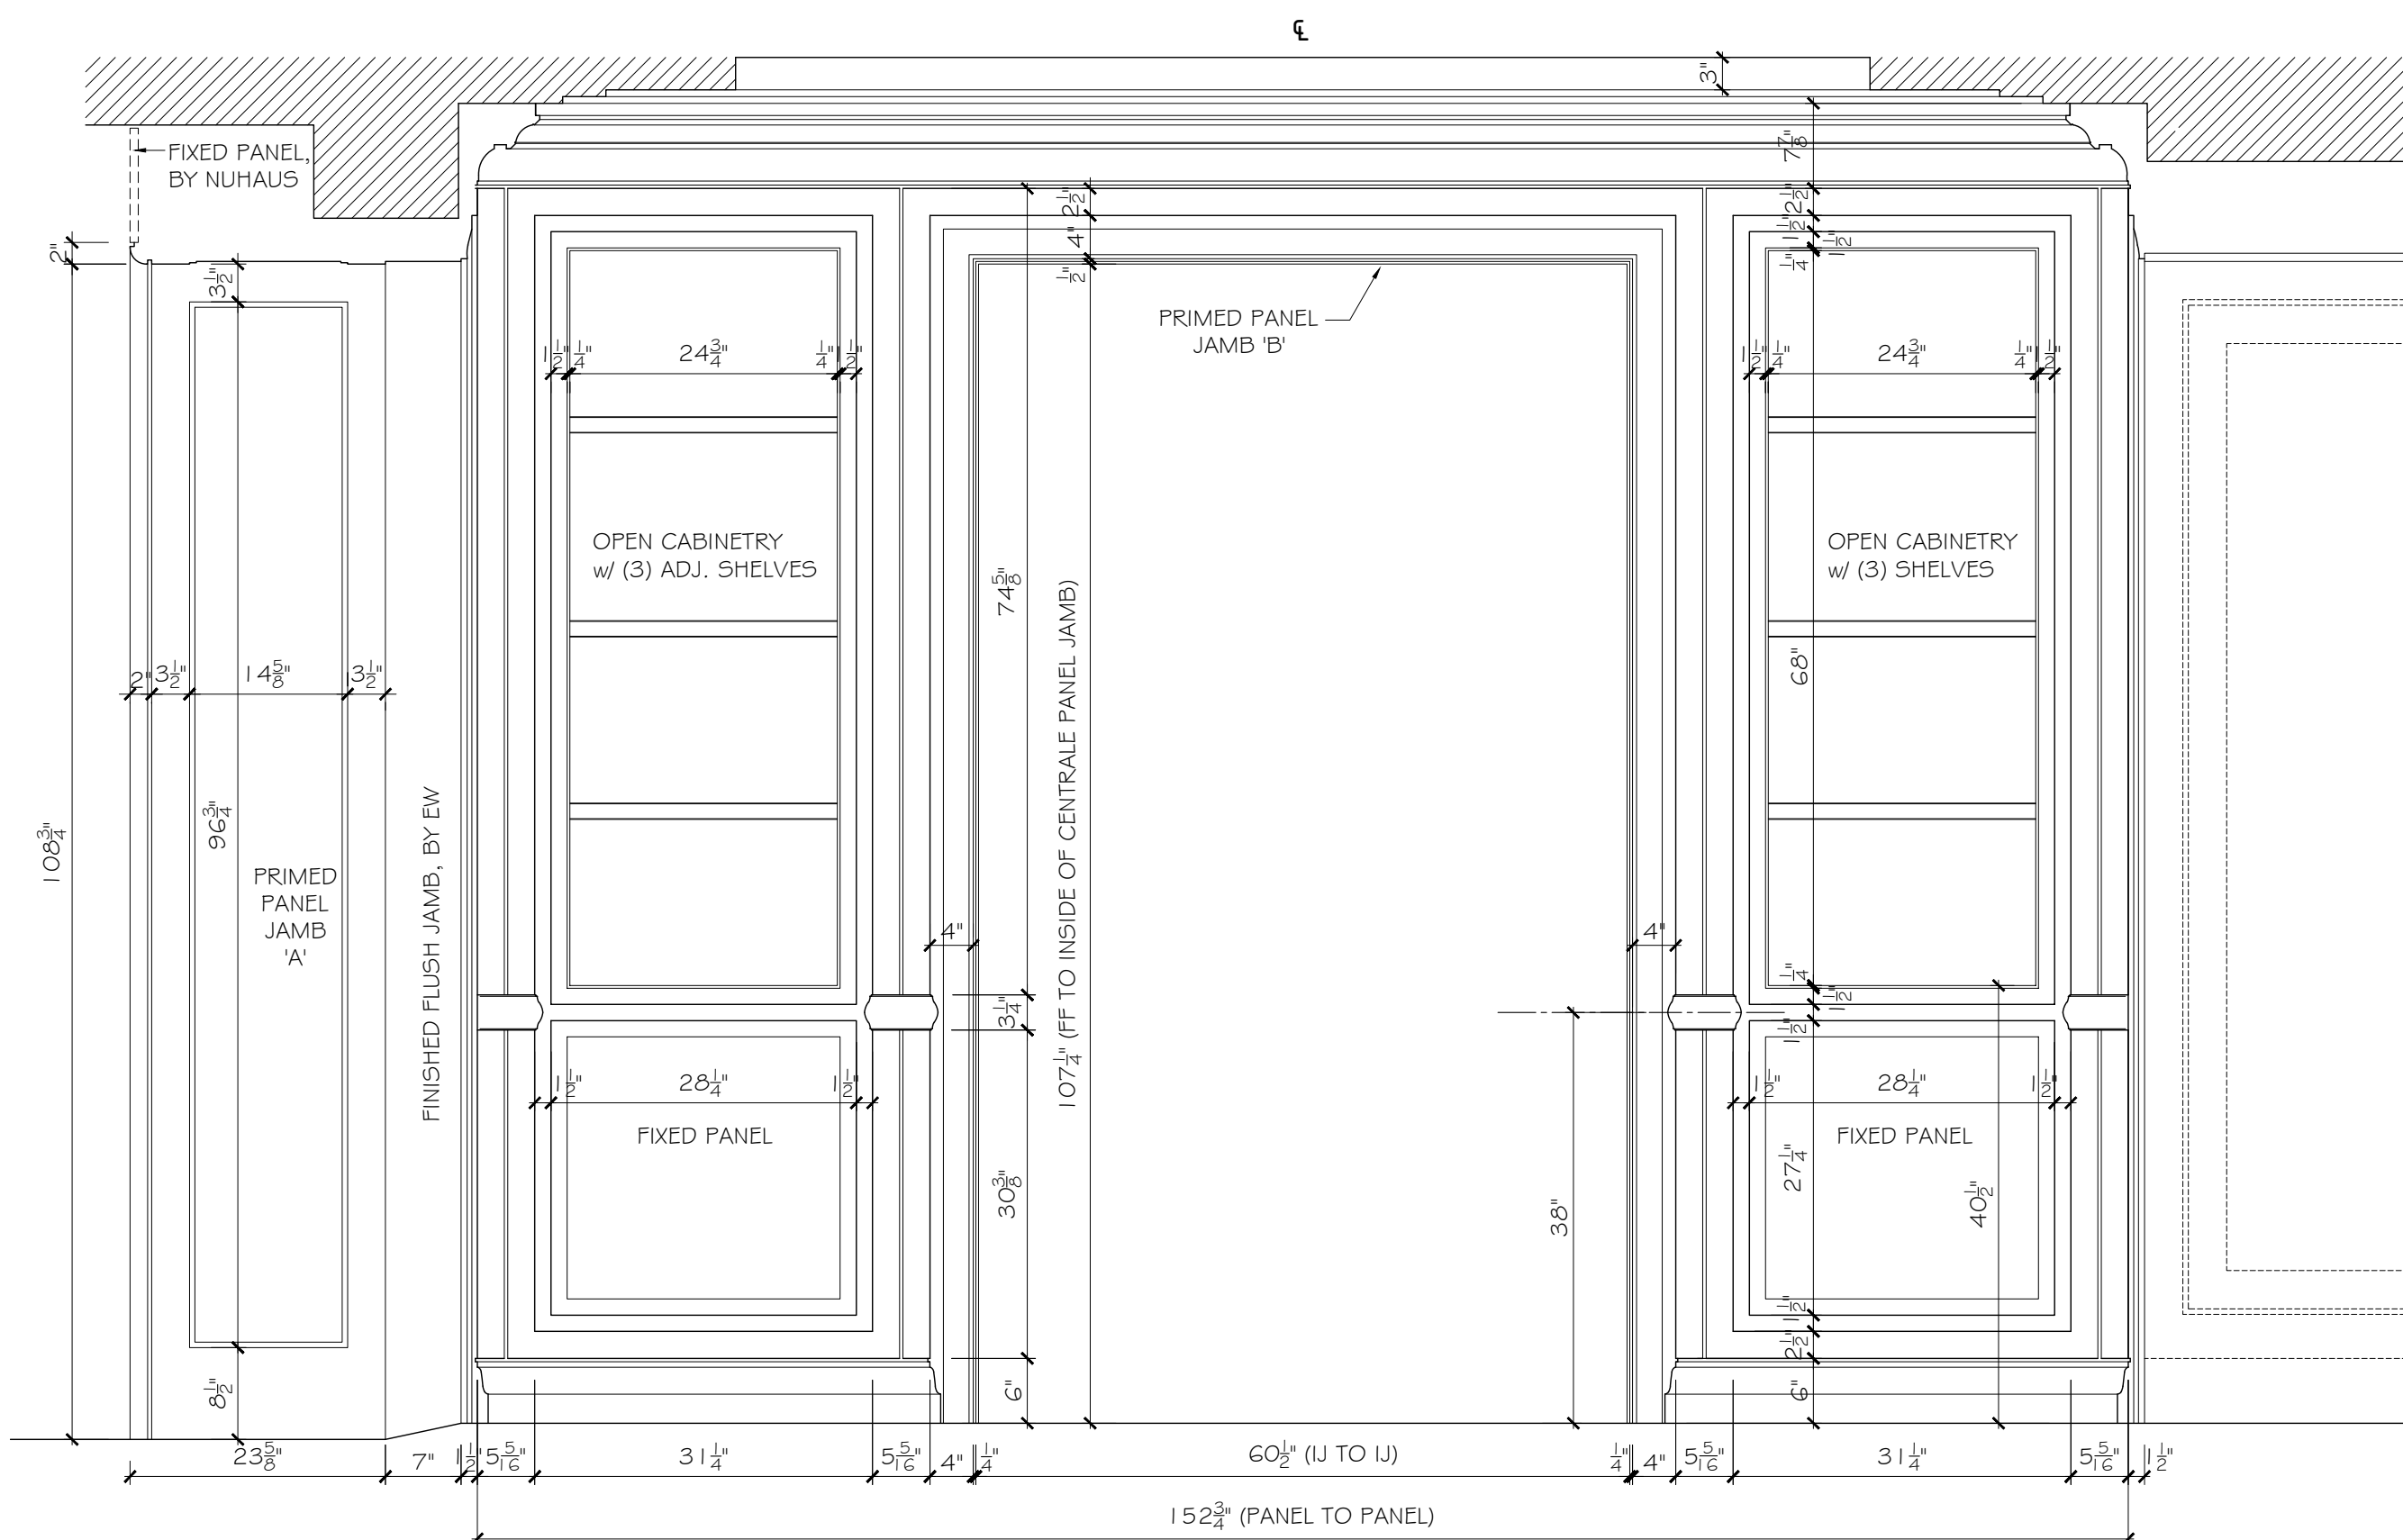

■ E.W. DESIGN TEAM ■	
PROJECT MANAGER	PROJECT #:
DRAWN BY	-
■ DRAWING INFO. ■	
STUDY	DRAWING #:
PLAN SECTION	A2
DATE:	SCALE: AS NOTED

1 ELEVATION STUDY (EAST)
SCALE: 3/4"=1'-0" FIG. WALNUT

2 ELEVATION STUDY (SOUTH)
SCALE: 3/4"=1'-0" FIG. WALNUT

3 ELEVATION STUDY (WEST)
SCALE: 3/4"=1'-0" FIG. WALNUT

4 ELEVATION STUDY (NORTH)
SCALE: 3/4"=1'-0" FIG. WALNUT